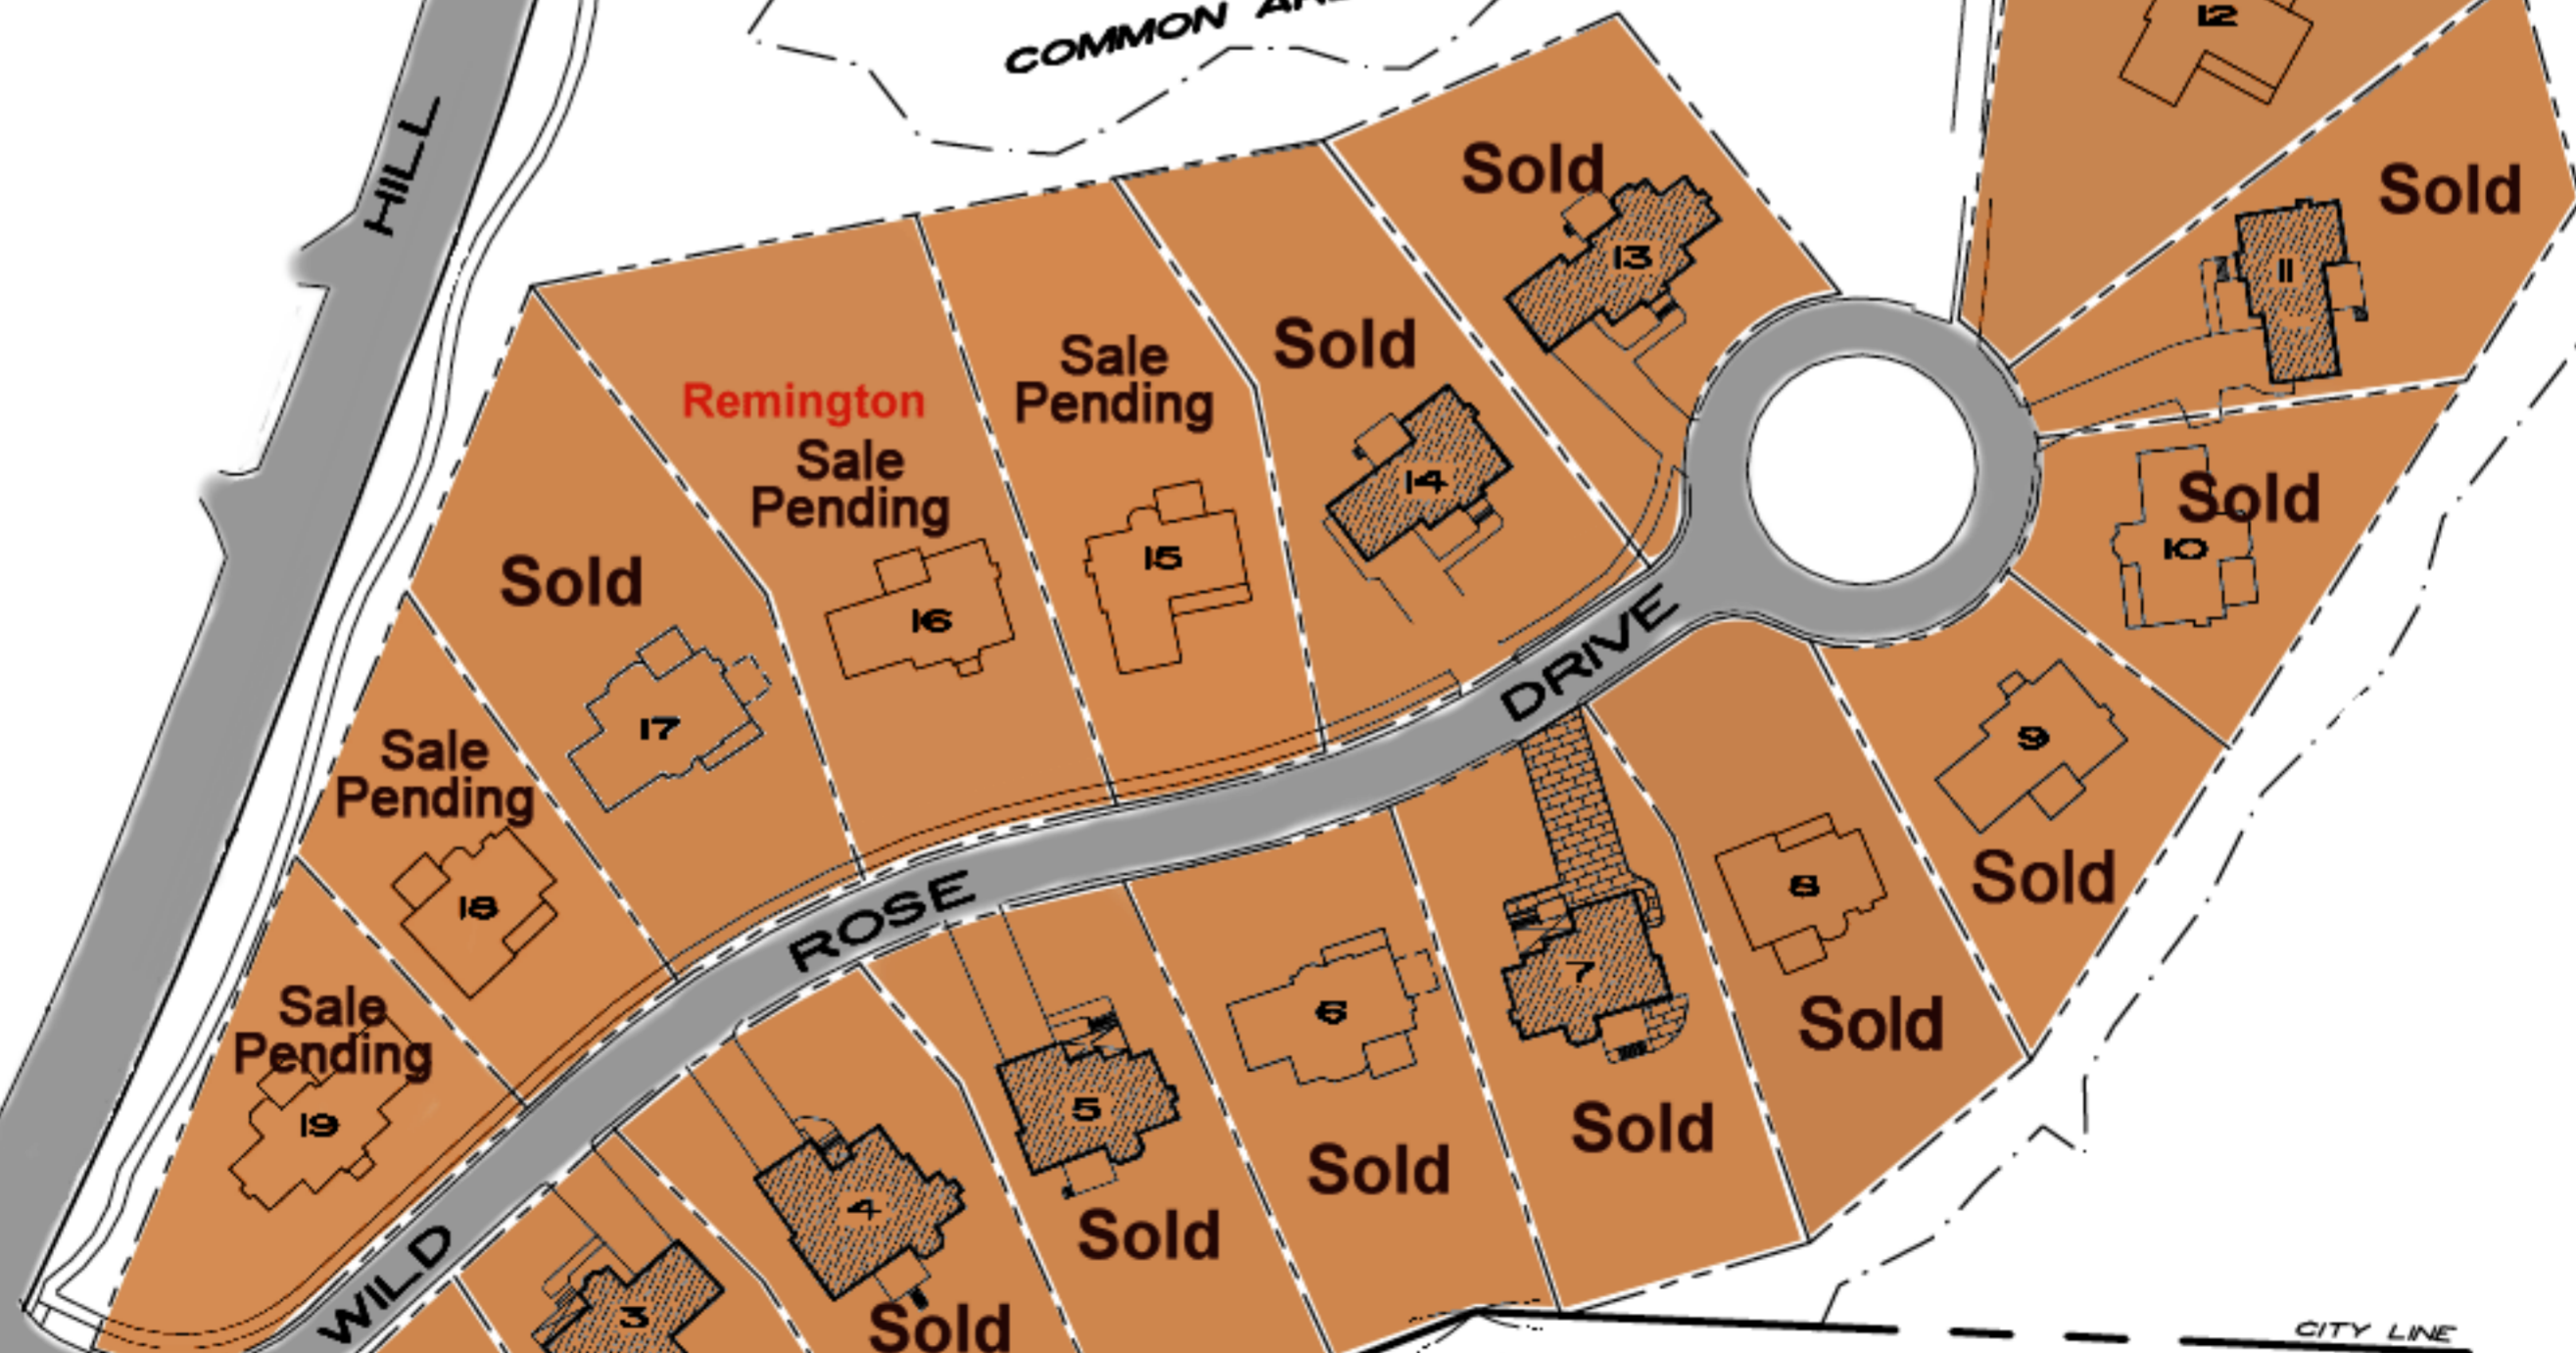

ROAD

COMMON AREA

UNITS 20-26 ON CRIMSON CT. COMPLETE

CRIMSON CT.

COMMON AREA

HILL

DRIVE

ROSE

WILD

CITY LINE
TOWN LINE

PINE

Robert M. Hicks, Inc
Building Residential Communities Since 1952

Wild Rose Estates
Nashua, NH