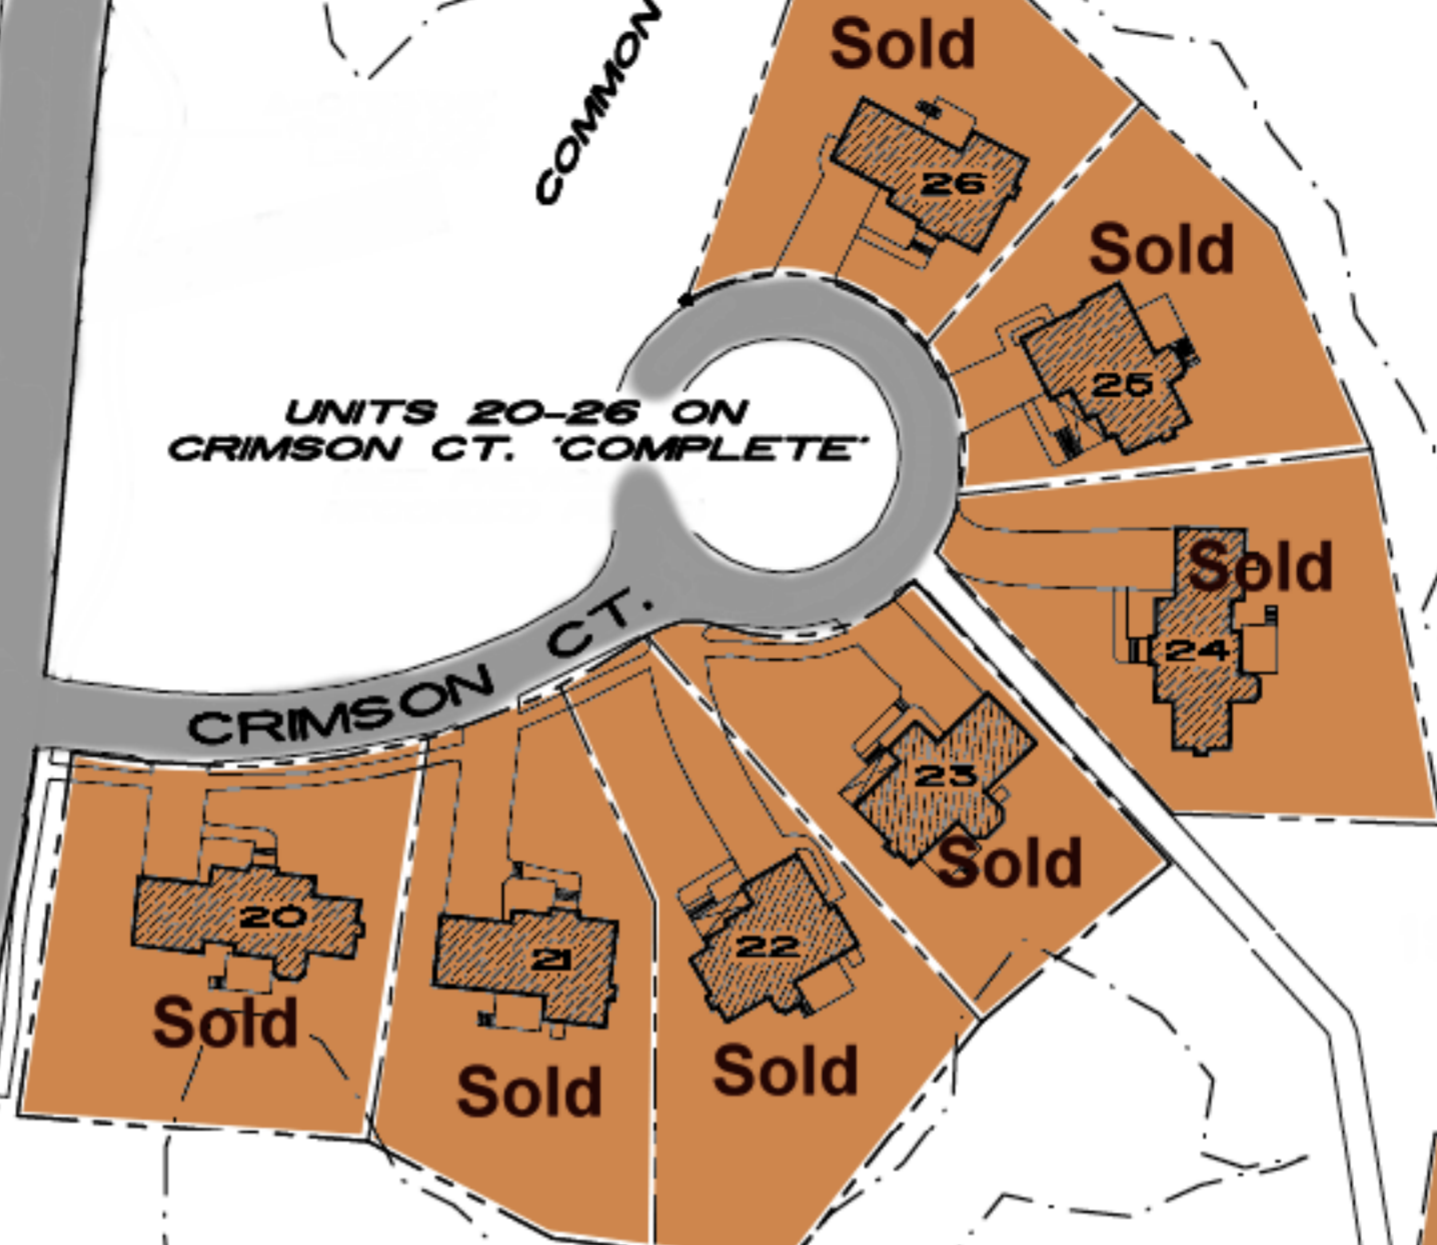

ROAD

COMMON AREA

UNITS 20-26 ON CRIMSON CT. COMPLETE

CRIMSON CT.

COMMON AREA

HILL

DRIVE

ROSE

WILD

CITY LINE
TOWN LINE

PINE

Robert M. Hicks, Inc
Building Residential Communities Since 1952

Wild Rose Estates
Nashua, NH